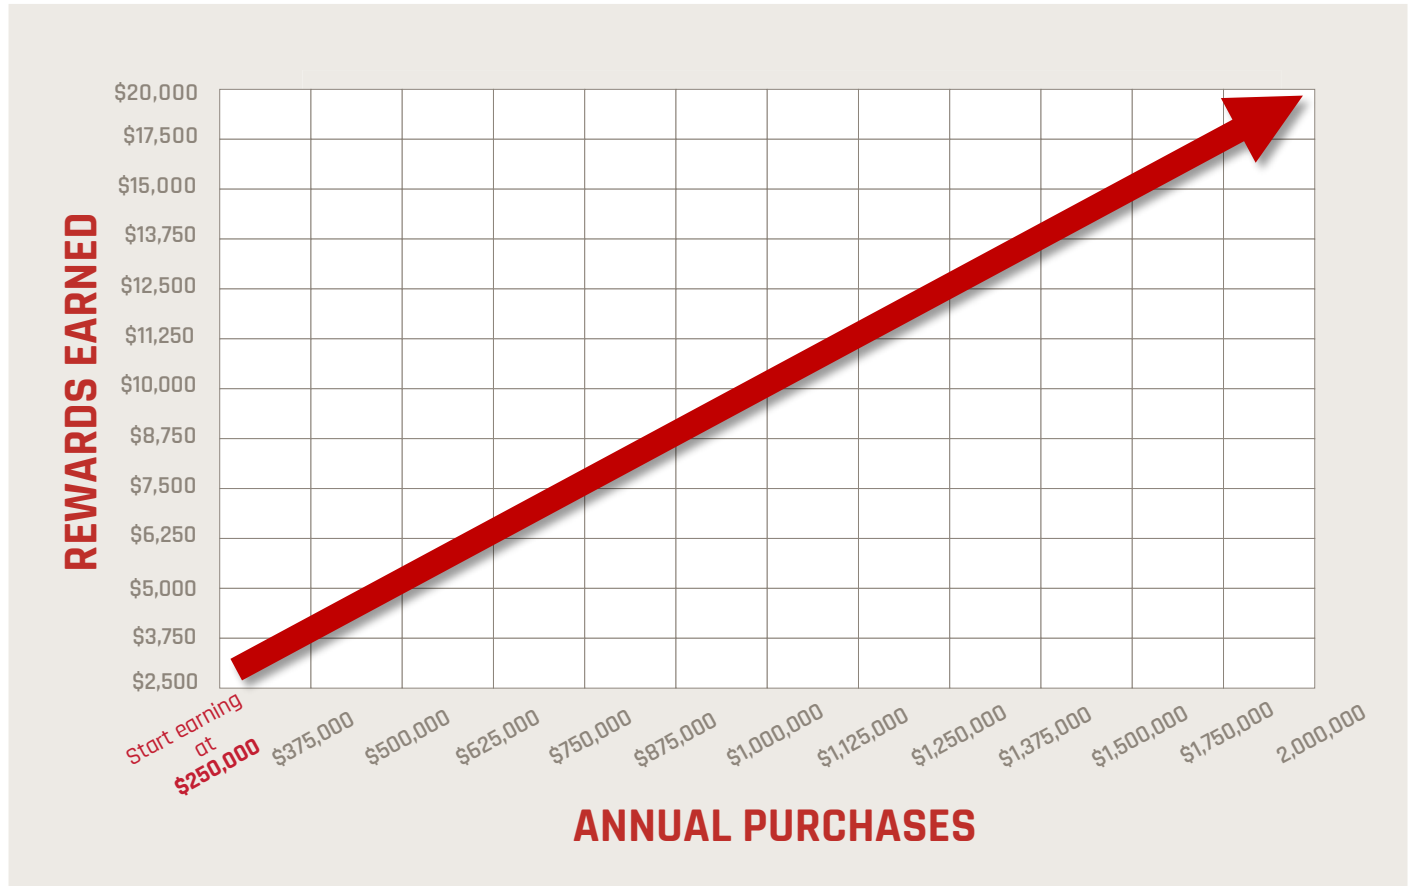

At \$250,000, you get 1% back (\$2,500) and continue earning 1% on additional purchases.

■ Get Rewarded

Free analysis of purchase history for pro contractors. Learn how to qualify for maximum benefits under the Contractor Club Program and understand your reward potential.

■ Example

Time Period	*Total of Purchases	Rewards Earned
December 1 - March 1	+\$250,000	\$2,500
March 2 - July 1	+\$57,233	\$572
July 2 - November 30	+\$350,522	\$3,505
	+\$657,755	\$6,577

■ Fine print